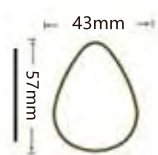

SL-1701

NEW

The inner material is made from silicone, The outer shell is Thermoplastic polyurethane (TPU)-a flexible plastic that's resistant to oil and grease.

WATER-DROP SHAPE

SL-1704

CIRCULAR SHAPE

SI-1706

HALF EGG SHAPE

SI-1709

THIN FLOWER SHAPE

SI-1710

STAR SHAPE

SL-1705

HEART SHAPE

SL-1709