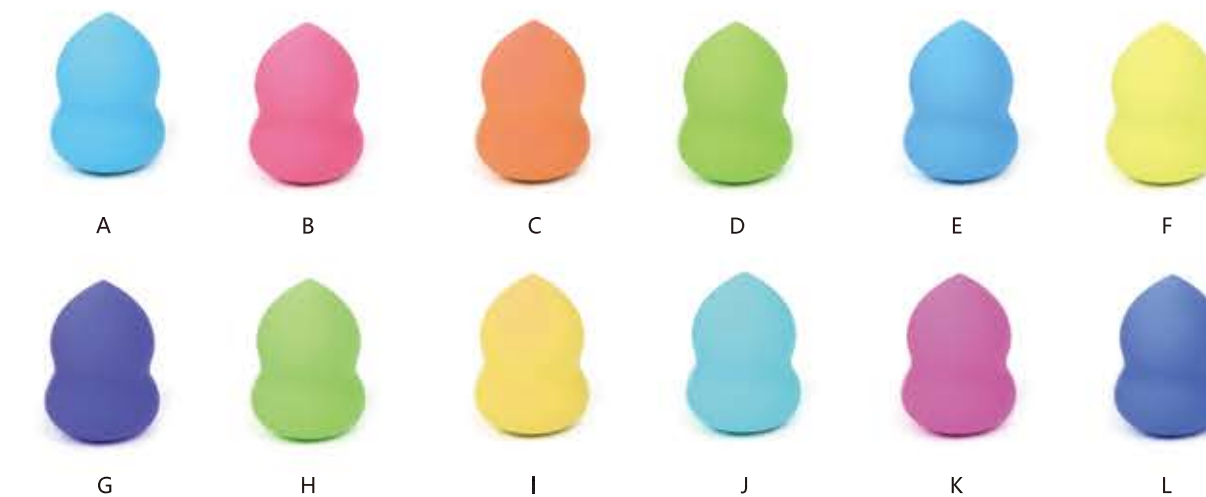

Macaroon 3D
Sponge

3D-1718

GOURD SHAPE
SPONGE

3D-1719

WATER-DROP SHAPE
SPONGE

3D-1720

A

B

C

D

E

F

Colors on SBR sponge can be Layered and non latex sponge can mix 2 colors.

WATER-DROP SHAPE SPONGE

3D-1721

GOURD SHAPE MIX 2 COLORS SPONGE