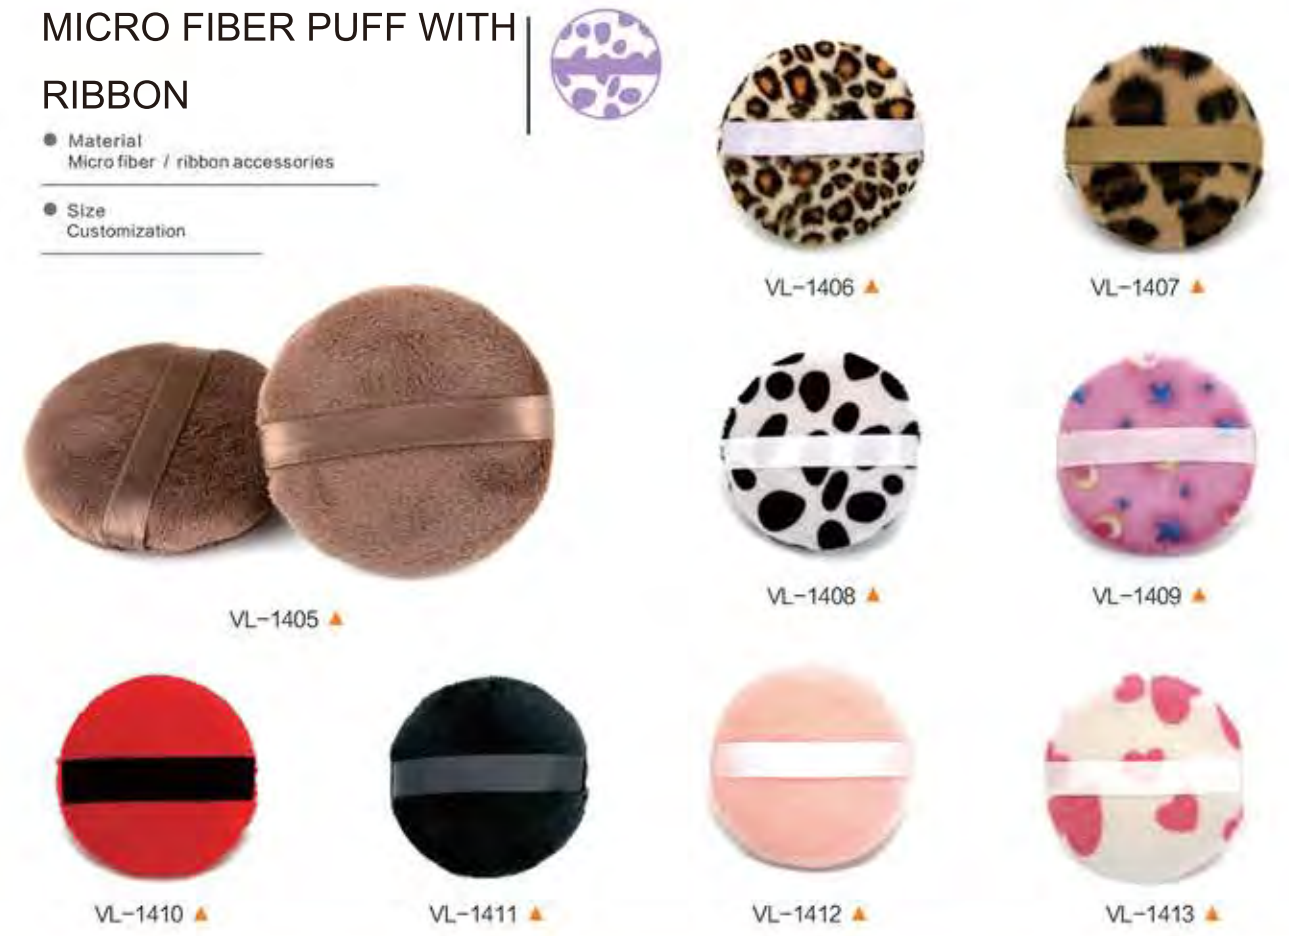

PLUSH PUFF

● Material
Plush / micro fiber / ribbon accessories

● Size
Customization

MICRO FIBER PUFF WITH RIBBON

● Material
Micro fiber / ribbon accessories

● Size
Customization

KONJAC SPONGE

An all-natural product made from konjac roots (natural vegetable fiber) with extra fine texture. It is ideal for cleaning for everyone, including hypersensitive skin and newborn babies.