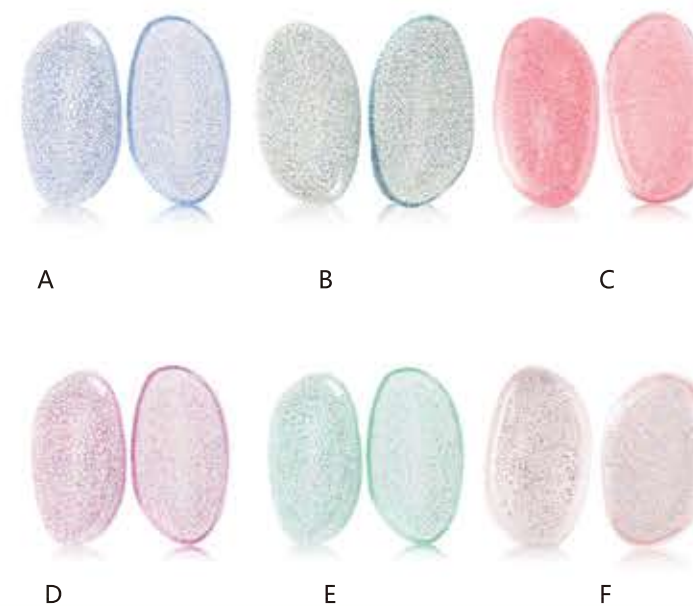

CERTIFICATE

COLORFUL SILICONE SPONGE

SL-1701

LEAF SHAPE SILICONE SPONGE

SL-1702

LEAF SHAPE COTTON SILICONE SPONGE

SL-1703

LEAF SHAPE SILICONE SPONGE

SL-1701

NEW

The inner material is made from silicone, The outer shell is Thermoplastic polyurethane (TPU)-a flexible plastic that's resistant to oil and grease.

WATER-DROP SHAPE

SL-1704

CIRCULAR SHAPE

SI-1706