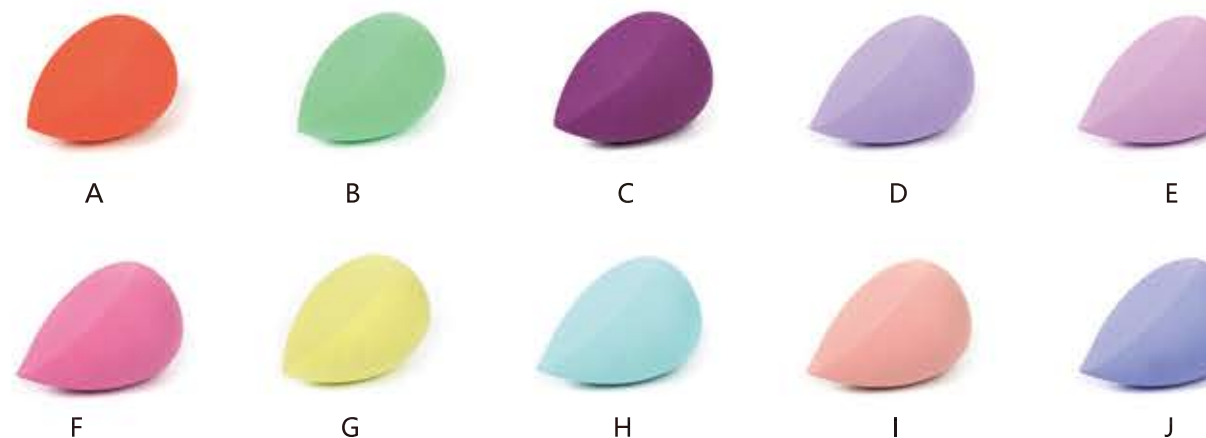

C

D

E

F

Colors on SBR sponge can be Layered and non latex sponge can mix 2 colors.

WATER-DROP SHAPE SPONGE

3D-1721

GOURD SHAPE MIX 2 COLORS SPONGE