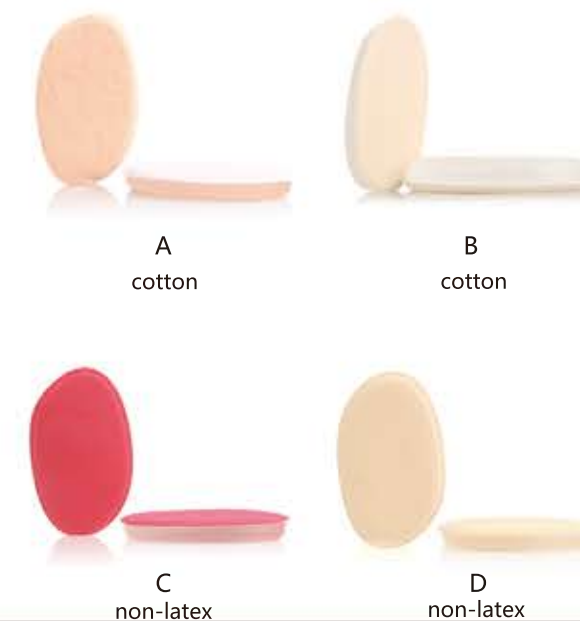

CERTIFICATE

COLORFUL SILICONE SPONGE

SL-1701

LEAF SHAPE SILICONE SPONGE

SL-1702

LEAF SHAPE COTTON SILICONE SPONGE

SL-1703

LEAF SHAPE SILICONE SPONGE

SL-1701

NEW

The inner material is made from silicone, The outer shell is Thermoplastic polyurethane (TPU)-a flexible plastic that's resistant to oil and grease.

WATER-DROP SHAPE

SL-1704

CIRCULAR SHAPE

SI-1706