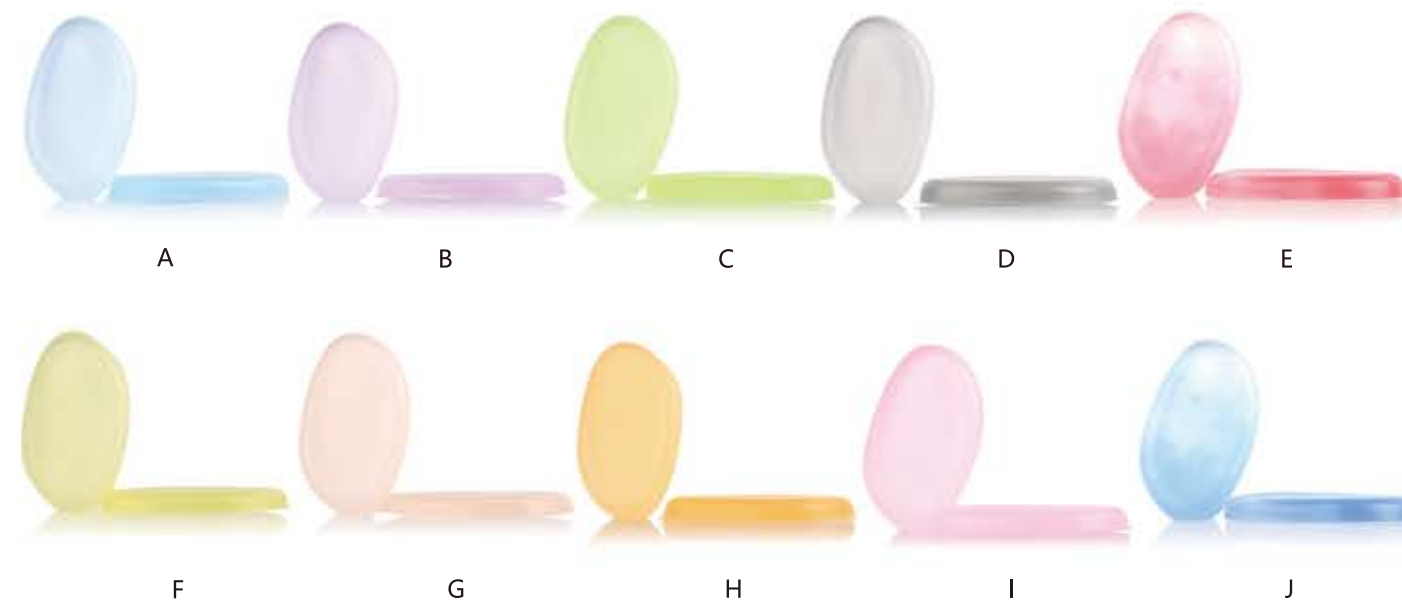

CERTIFICATE

COLORFUL SILICONE SPONGE

SL-1701

LEAF SHAPE SILICONE SPONGE

SL-1702

LEAF SHAPE COTTON SILICONE SPONGE

SL-1703

LEAF SHAPE SILICONE SPONGE

SL-1701

NEW

The inner material is made from silicone, The outer shell is Thermoplastic polyurethane (TPU)-a flexible plastic that's resistant to oil and grease.

WATER-DROP SHAPE

SL-1704

CIRCULAR SHAPE

SI-1706