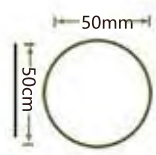

SL-1701

NEW

The inner material is made from silicone, The outer shell is Thermoplastic polyurethane (TPU)-a flexible plastic that's resistant to oil and grease.

WATER-DROP SHAPE

SL-1704

CIRCULAR SHAPE

SI-1706