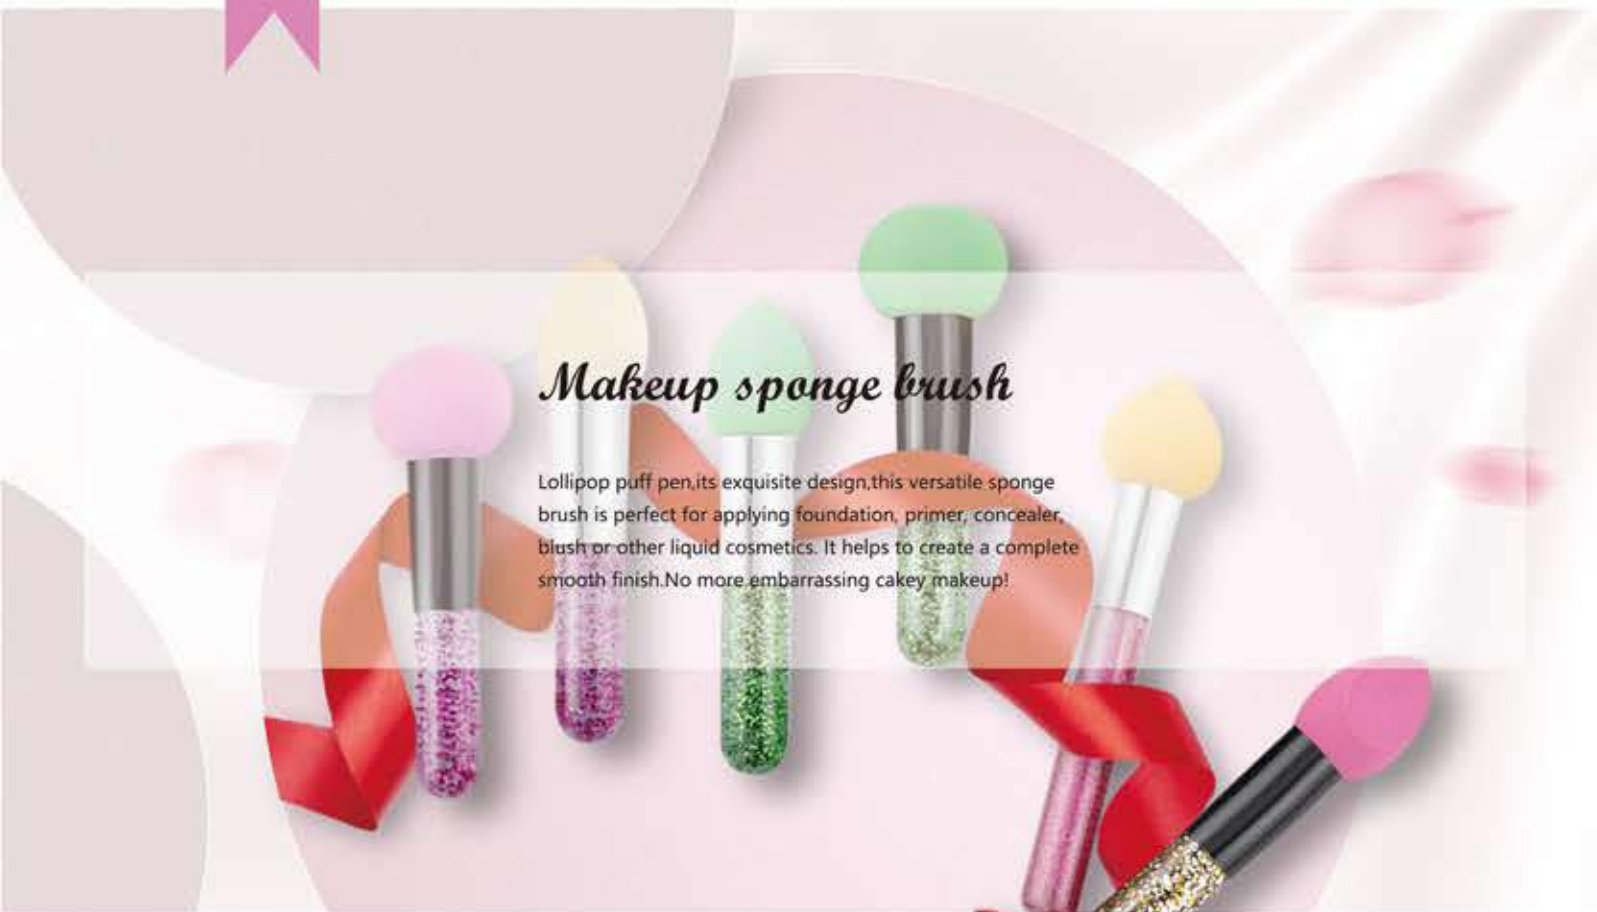

Use metal handle, a variety of colors, smooth handle

GOLDEN HANDLE SPONGE BRUSH

Material:SBR Sponge ,Aluminum Handle, Synthetic hair .

MAKEUP BLENDING SPONGE BRUSH

SL-1708

MAKEUP BLENDING SPONGE BRUSH

SL-1709